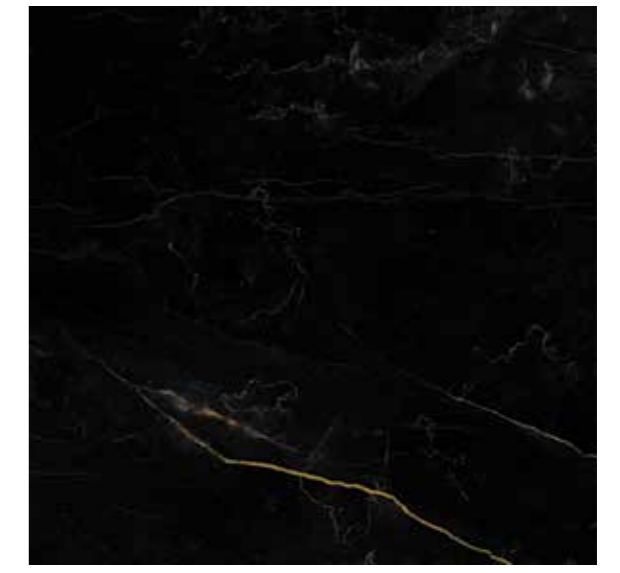

ANJELO

BLACK GOLD

TILECI

123

100x100

POR PORCELAIN | POLISHED
BLACK GOLD 6 FACE

122

Attractive and beautiful
like nature