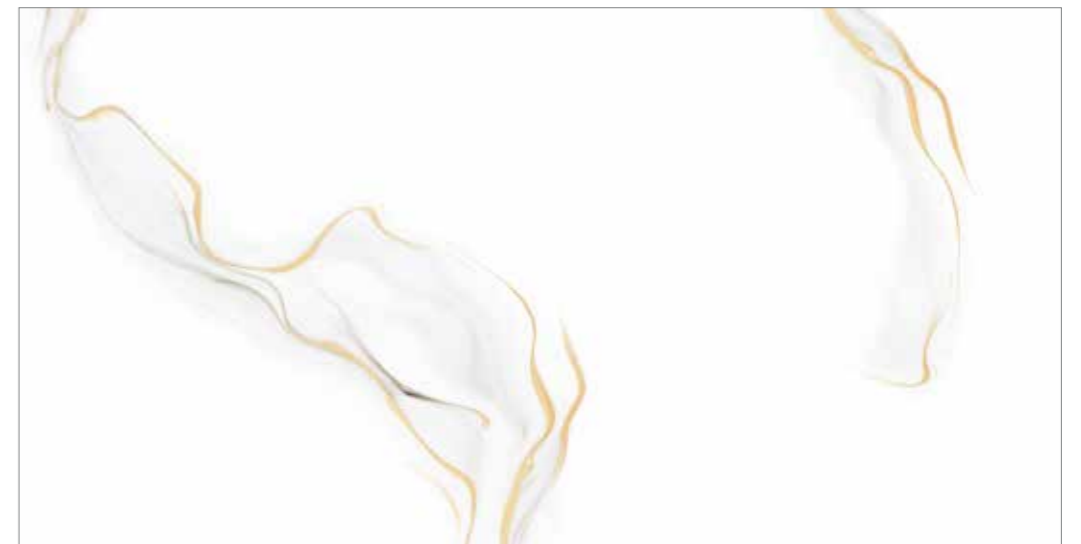

# VILO

BLACK | WHITE

60

Attractive and beautiful  
like nature

VILO  
BLACK

VILO  
WHITE

60x120

PORCELAIN | POLISHED  
BLACK 6 FACE | WHITE 6 FACE