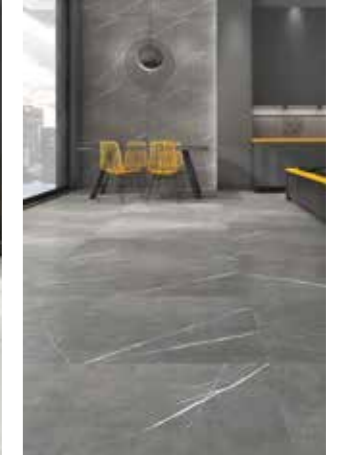

800x1600 mm		600x1200 mm	
Pcs/Box	1	1	2	3
M² /Box (m²)	1/28	1/28	1/44	2/16
kg/Box (kg)	37/31	37/31	30	45
kg/M² (kg)	37/31	37/31	20/2	27/2
Kg/Pcs (kg)	37/31	37/31	14/75	9/8
Thick/Pcs (mm)	13	13	9	9
Water absorption percentage	0/5 - 3	0/5 - 3	0/5 - 3	0/5 - 3
Box/Pallet	52	52	67	48
Kg/Pallet (kg)	1940	1940	2/300	2/300

	1200x1200 mm		1000x1000 mm	
Pcs/Box	1	1	2	2
M² /Box (m²)	1/44	1/44	2	2
kg/Box (kg)	42	42	47	47
kg/M² (kg)	42	42	23/5	23/5
Kg/Pcs (kg)	42	42	23/5	23/5
Thick/Pcs (mm)	13	13	11	11
Water absorption percentage	0/5 - 3	0/5 - 3	0/5 - 3	0/5 - 3
Box/Pallet	48	48	40	40
Kg/Pallet (kg)	2/016	2/016	2100	2100